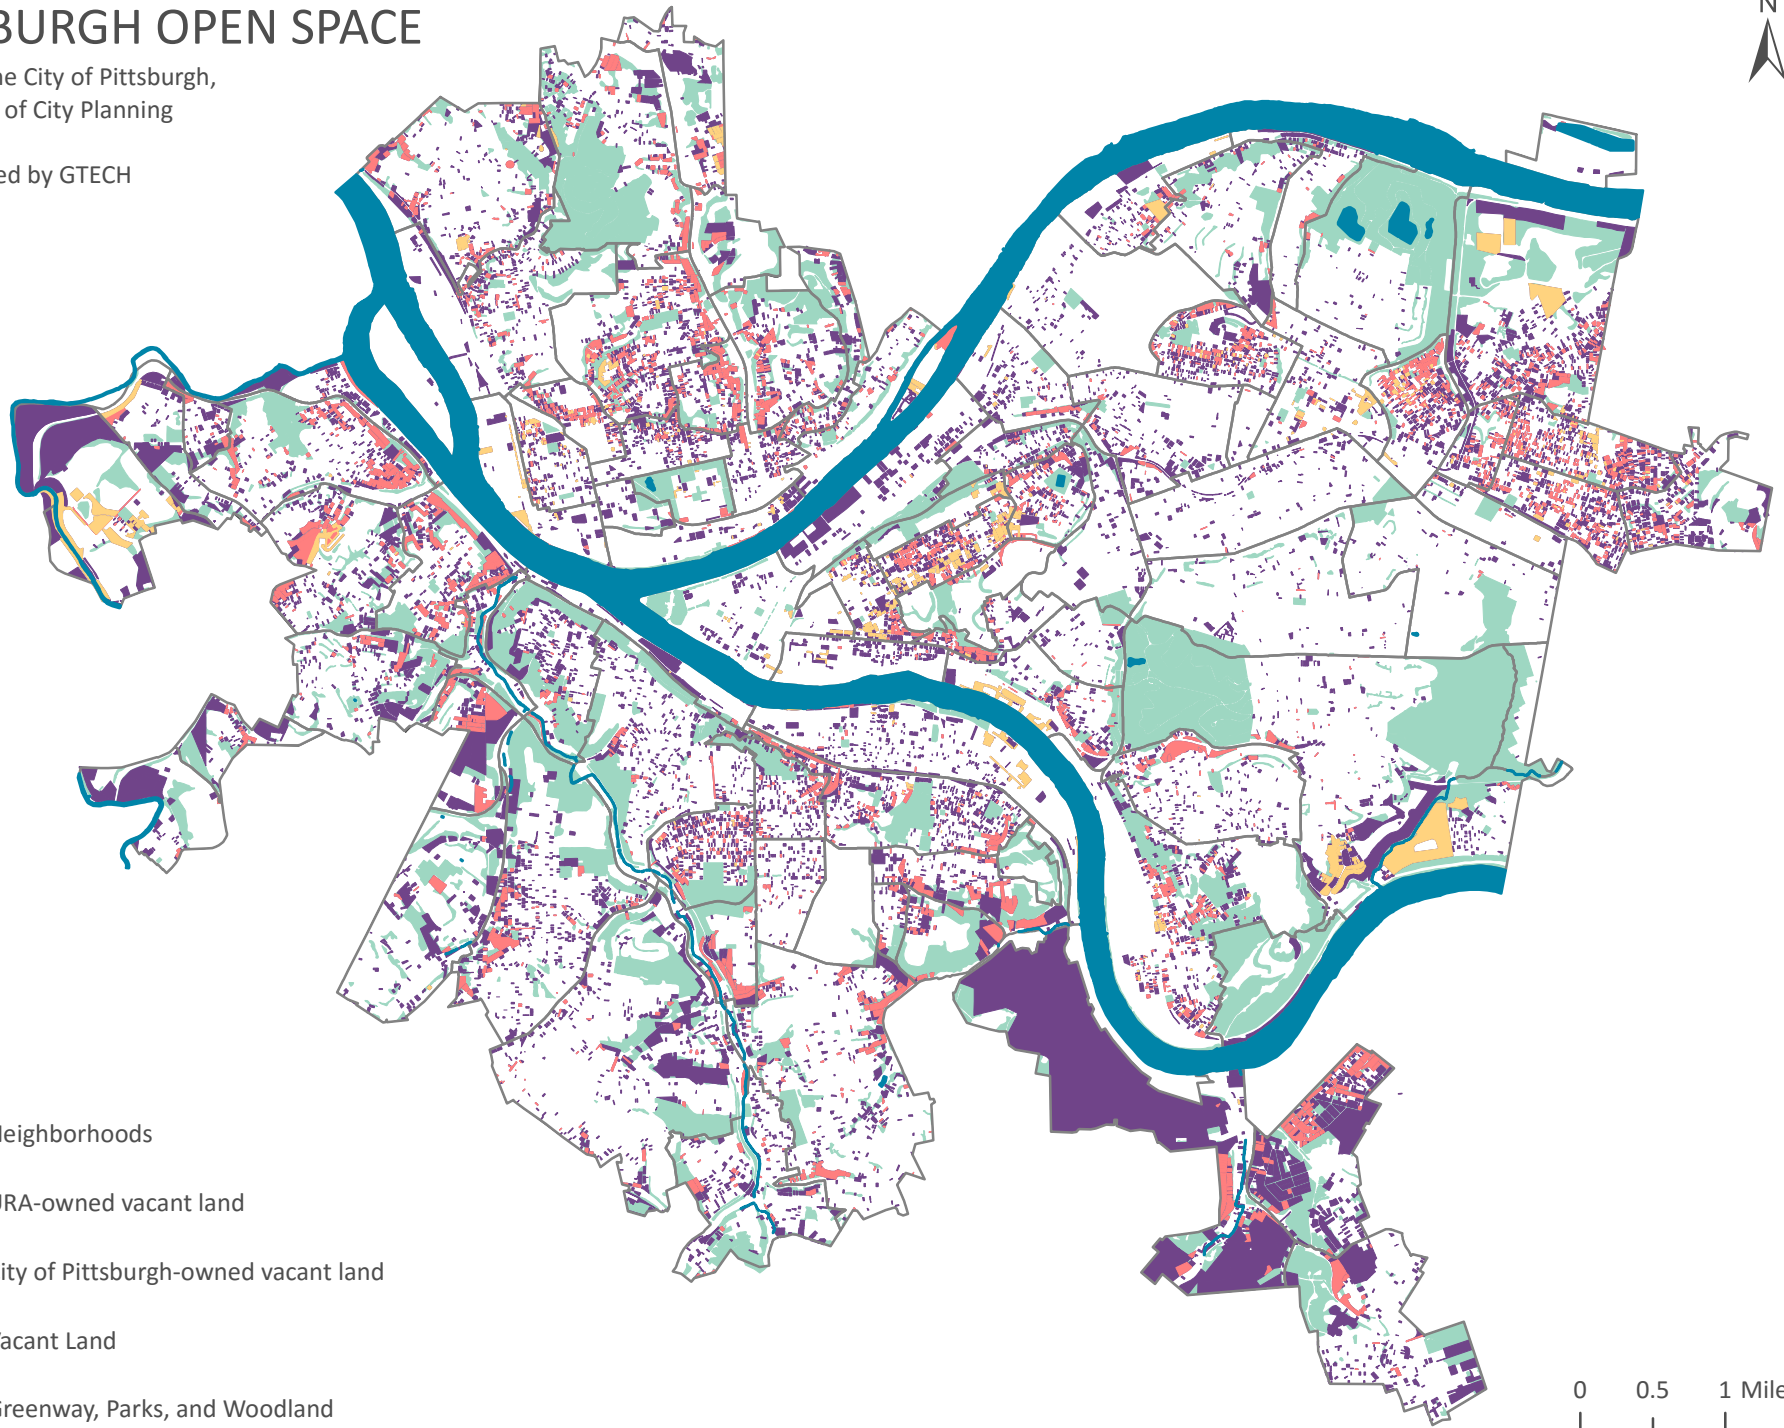

PITTSBURGH OPEN SPACE

Data from the City of Pittsburgh,
Department of City Planning

Map prepared by GTECH

-  Neighborhoods
-  URA-owned vacant land
-  City of Pittsburgh-owned vacant land
-  Vacant Land
-  Greenway, Parks, and Woodland

0 0.5 1 Mile